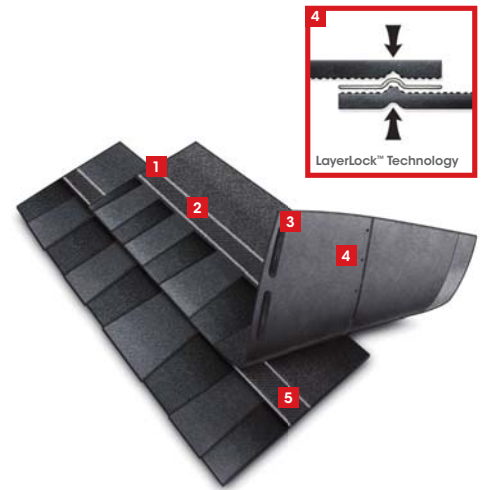

## Benefits:

- **LayerLock™ Technology** mechanically fuses the common bond between overlapping shingle layers
- The added strength at the common bond powers the **StrikeZone™** — the industry's widest nailing area
- **Up to 99.9% nailing accuracy** — the StrikeZone™ nailing area is so easy to hit that a roofer placed 999 out of 1,000 nails correctly in our test<sup>2</sup>
- **Up to 30% faster nail fastening** thanks to the industry's largest nail zone
- Our legendary **Dura Grip™** sealant pairs with the smooth microgranule surface of the StrikeZone™ nailing area for fast tack. Then, an asphalt-to-asphalt monolithic bond cures for durability, strength, and exceptional wind uplift performance.
- **WindProven™ Limited Wind Warranty<sup>1</sup>** — when installed with the required combination of GAF Accessories, Timberline HDZ® Shingles are eligible for an industry first: a wind warranty with no maximum wind speed limitation
- **25-year StainGuard Plus™ Algae Protection Limited Warranty** against blue-green algae discoloration.<sup>3</sup> Proprietary GAF Time-Release Algae-Fighting Technology helps protect your shingles from unsightly stains.

## Installation:

### The StrikeZone™ Nailing Area

The industry's largest nailing area for up to 99.9% nail placement accuracy.<sup>2</sup>

### LayerLock™ Technology

Proprietary technology mechanically fuses the common bond between overlapping shingle layers.

1. Alignment guide
2. StrikeZone™ Nailing Area
3. Dura Grip™ Adhesive
4. LayerLock™ Technology
5. Smooth microgranule surface